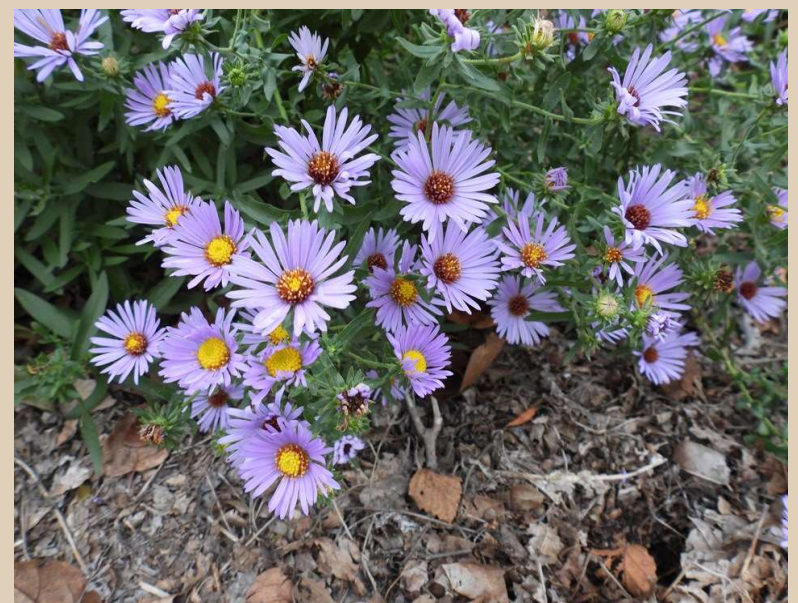

Aromatic Aster